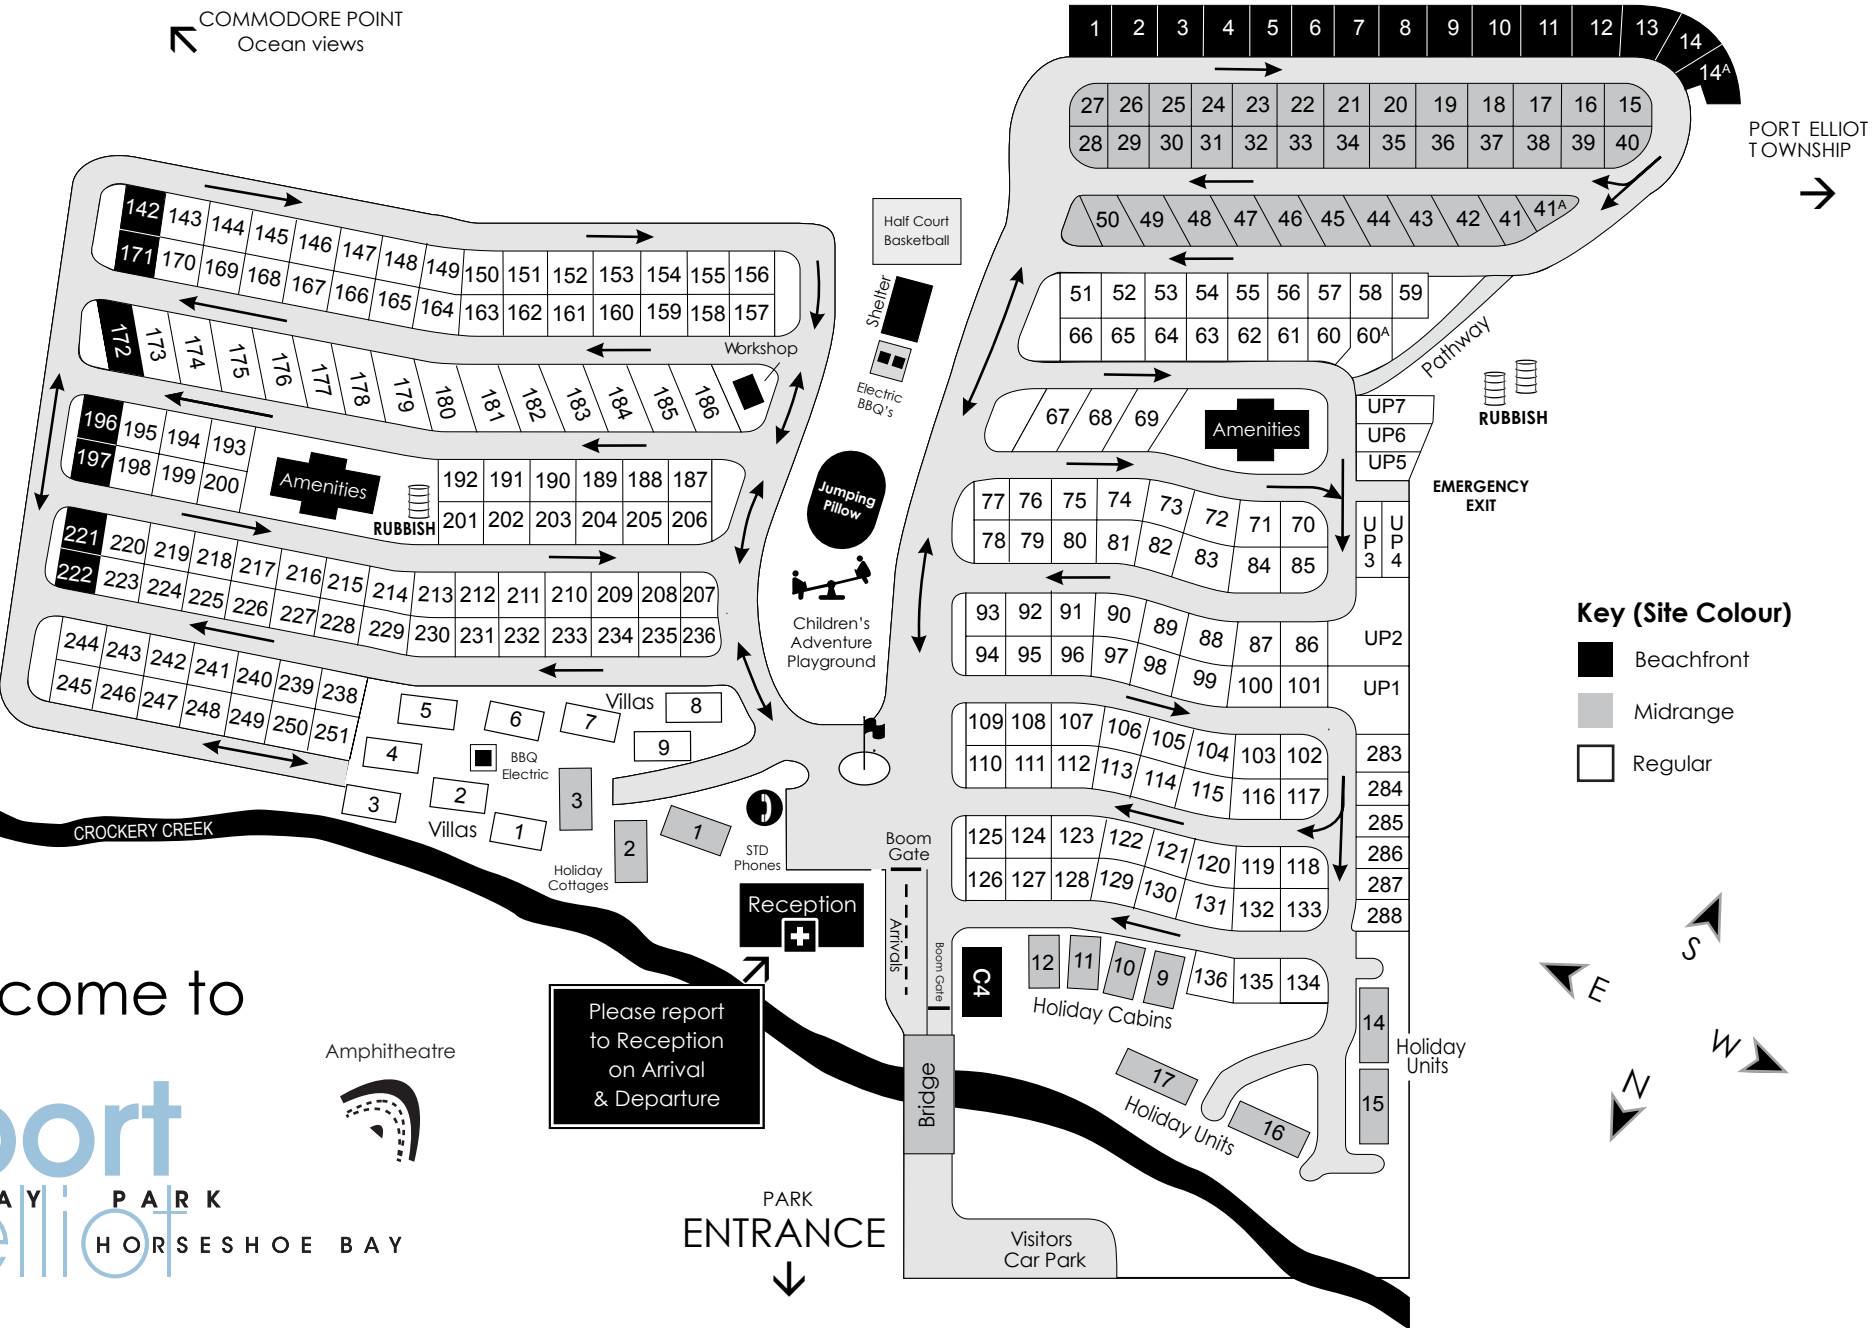

SEAGULL ISLAND

COMMODORE POINT  
Ocean views

PORT ELLIOT TOWNSHIP

**Key (Site Colour)**

- Beachfront
- Midrange
- Regular

Welcome to

**port**  
elliott

HOLIDAY PARK  
HORSESHOE BAY

Please report to Reception on Arrival & Departure

PARK ENTRANCE